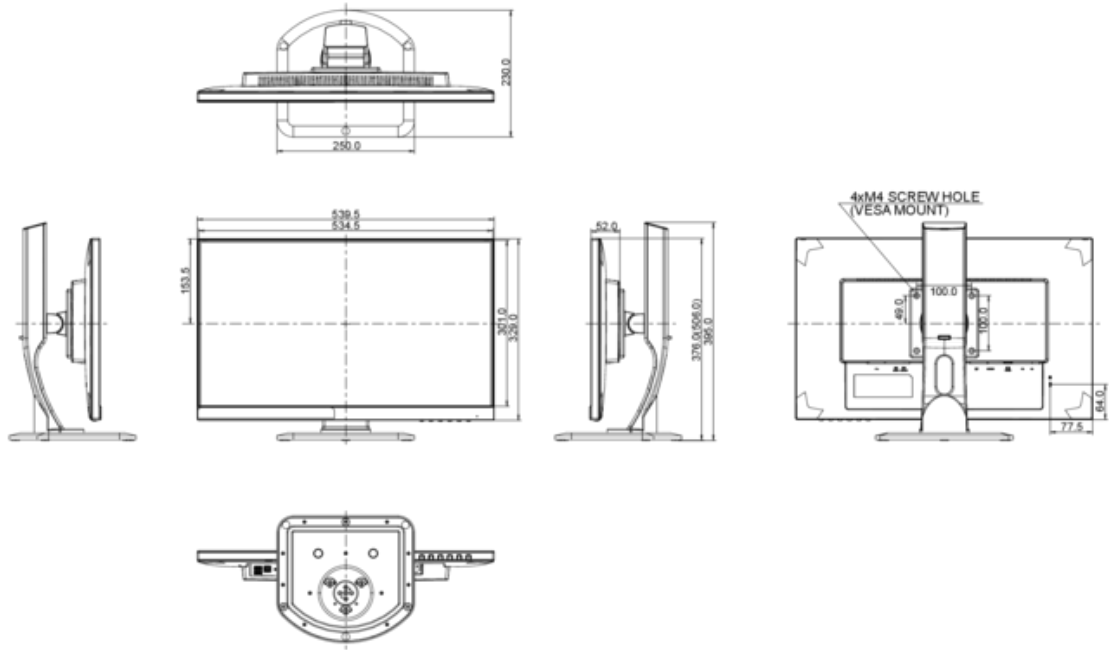

## 6. EU ENERGY EFFICIENCY LABEL

ENERGY EFFICIENCY CLASS	A
ON MODE POWER CONSUMPTION	21.1W
ANNUAL ENERGY CONSUMPTION	31 kWh/annum*
VISIBLE SCREEN DIAGONAL	60 cm; 23.8"; ( 24" segment )

*This is information under Regulation (EU) No 1062/2010.*

## 8. DIMENSIONS / WEIGHT

DIMENSIONS W X H X D	539.5 x 376 (506) x 230 mm
WEIGHT	5.4 kg

All trademarks and registered trademarks acknowledged. E & O E. Specification subject to change without notice. All LCD's comply with ISO-9241-307:2008 in connection with pixel defects.